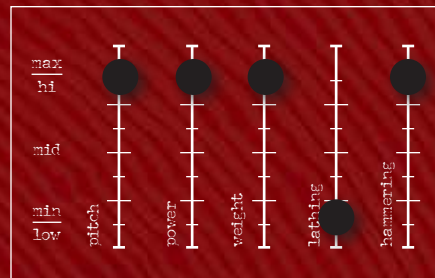

Ear Piercing.

Extra heavy with a brilliantly polished, unlathed playing surface, the TRX BRT Series has a focused, high-frequency spectrum and an intense, powerful sound. However, even though it provides increased presence and projection in high-volume, high-energy drumming situations, due to the rich, multi-faceted tone of our B20-Plus alloy and the skillful hands of our expert cymbalsmiths, the BRT Series is also extremely versatile and incredibly musical.

TRX BRT SERIES