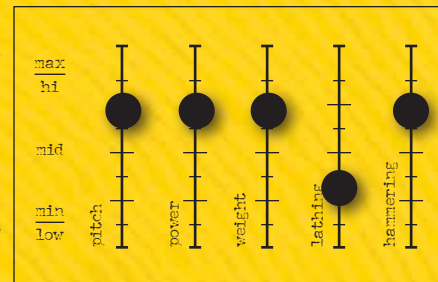

Young Turks.

Incorporating thicker, heavier castings, a raw bell and a micro-lathed playing surface with multi-level hammering, the TRX ALT Series is a new standard of sound for a new generation of drummers. But ALT Series cymbals are not just stronger, brighter and more responsive than conventional midrange cymbals— they have been carefully designed and custom-crafted to offer drummers an all-around alternative for today's more aggressive modern and mainstream styles.

TRX ALT SERIES