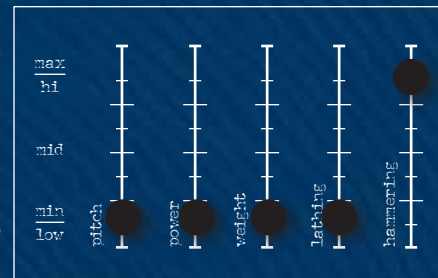

Get Hammered.

Ultra-thin and cast from our ageless and versatile B20-Plus bronze formula, the TRX DRK Series is known for its dark, earthy, old-skool sound. And, in addition to its balanced blend of depth and warmth, the line's classic tonal tendencies are further enhanced by a distinctive low-profile design and an unlathed, natural finish as well as an exclusive pre-aging process and extra-deep hand-hammering by our master cymbal smiths.

TRX DRK SERIES

TRX DRK SERIES

	8"	10"	12"	13"	14"	15"	16"	17"	18"	19"	20"	21"	22"	24"
Ride														
Crash					●	●	★	●	★	●	●	★	★	
Hi-Hat		●	●	★	★	●								
Splash	★	★	●											
China				★			●		●		★		★	★

● available model ★ popular model