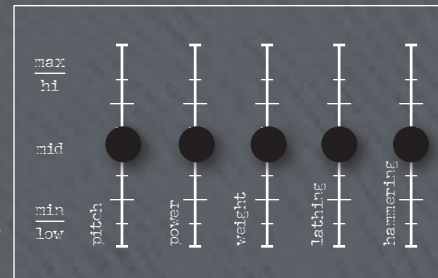

You're Young, Not Deaf.

Medium weight with traditional-style lathing, buffing and hammering, the TRX MDM Series is an all-purpose line developed to meet a diversity of contemporary musical needs. MDM cymbals provide exceptional sound and performance in a variety of general drumming applications—bringing the superior quality, consistency and individuality of handcrafted Turkish cymbals to today's young but discriminating drummers.

TRX MDM SERIES

TRX MDM SERIES

	8"	10"	12"	13"	14"	15"	16"	17"	18"	19"	20"	21"	22"	24"
Ride														
Crash					●	●	★	●	★	●	★	★	★	
Hi-Hat		●	●	★	★	●								
Splash	★	★	●											
China					★		●		●		★		★	★

● available model ★ popular model